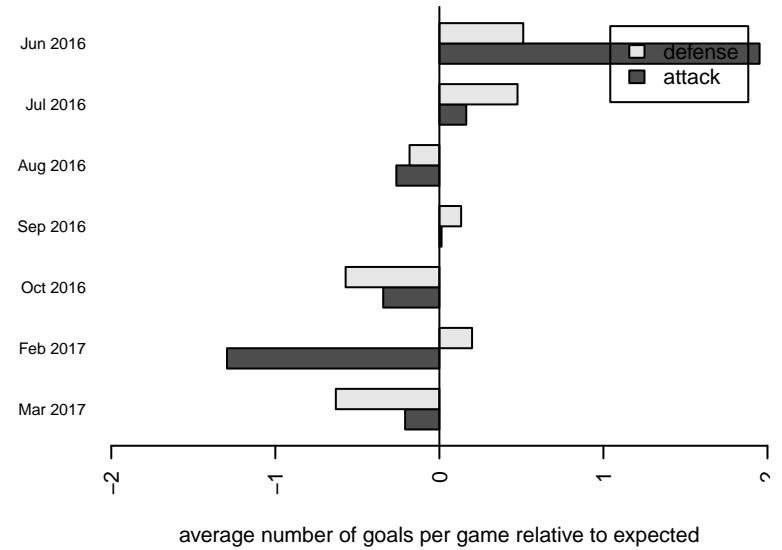

Performance relative to 13 month average