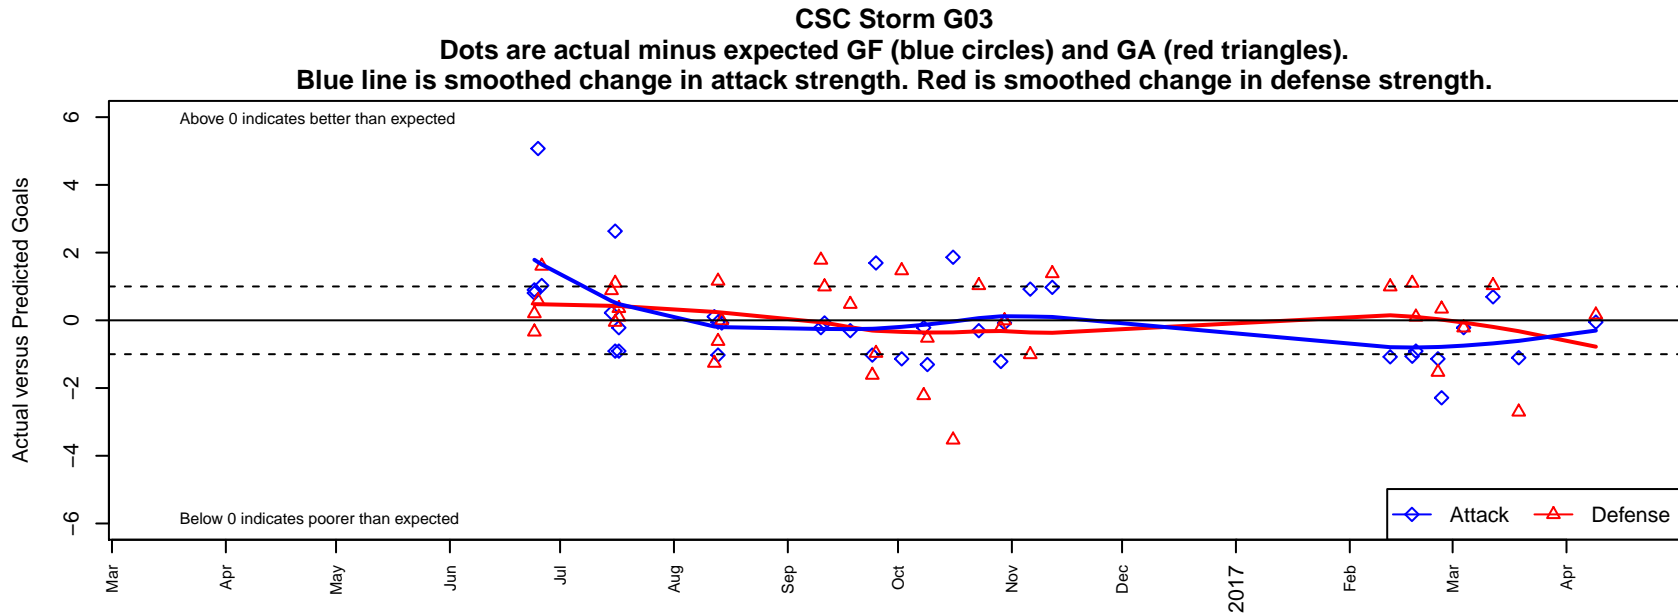

CSC Storm G03

Corvallis SC
 Corvallis, OR
 G03 total strength=1261
 attack=4.92 defense=4.95
 fall league = PTT G03 Premier White
 spr league = Spr OYS G03 Premier White

alt names used:
 CORVALLIS CSC 03G (OR)
 Corvallis SC 03G
 CSC 03G
 CSC 03G
 Corvallis SC 03G
 Corvallis SC 03G

Venues played:
 2016 Capital Cup GU14
 2016 Beaverton Cup GU14 Silver
 2016 Bend Premier Cup Lindsey Horan (Gold)
 2016 PTT G03 Premier White
 2016 Spr OYS G03 Premier White
 2016 OYS State Cup G03

**attack and defense variance (black dot)
relative to other teams
and top 10 in region**