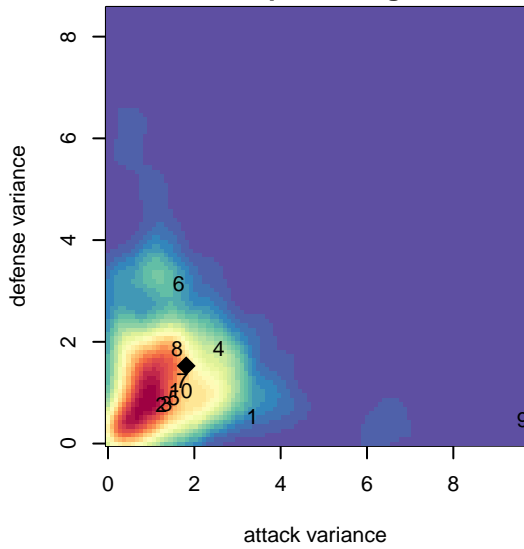

CSC Storm G03

Corvallis SC
 Corvallis, OR
 G03 total strength=1261
 attack=4.92 defense=4.95
 fall league = PTT G03 Premier White
 spr league = Spr OYS G03 Premier White

alt names used:
 CORVALLIS CSC 03G (OR)
 Corvallis SC 03G
 CSC 03G
 CSC 03G
 Corvallis SC 03G
 Corvallis SC 03G

Venues played:
 2016 Capital Cup GU14
 2016 Beaverton Cup GU14 Silver
 2016 Bend Premier Cup Lindsey Horan (Gold)
 2016 PTT G03 Premier White
 2016 Spr OYS G03 Premier White
 2016 OYS State Cup G03

**attack and defense variance (black dot)
relative to other teams
and top 10 in region**