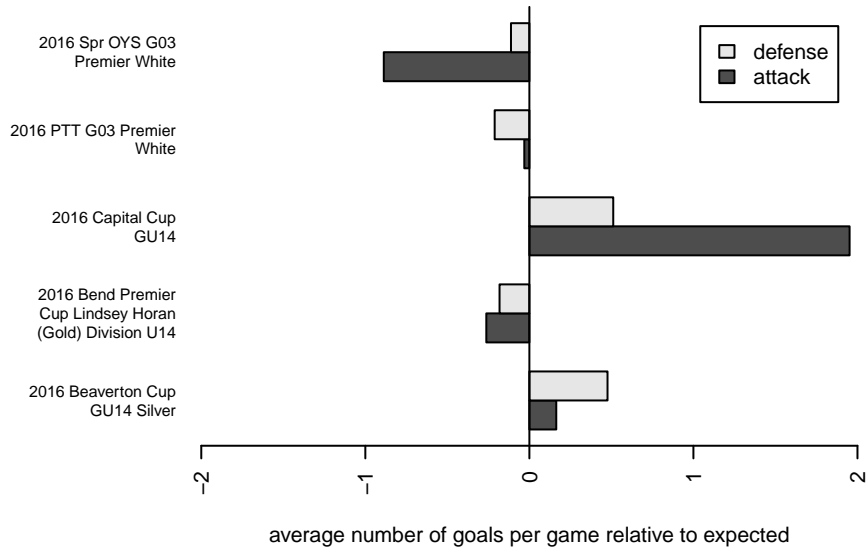

Performance relative to 13 month average