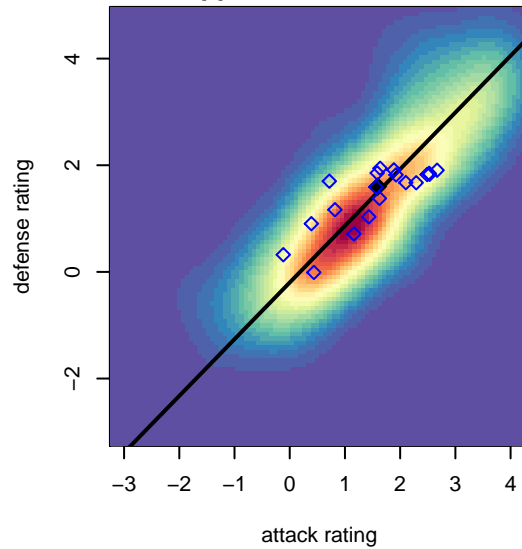

**attack and defense rating
relative to others at age
and all opponents in last 13 months**