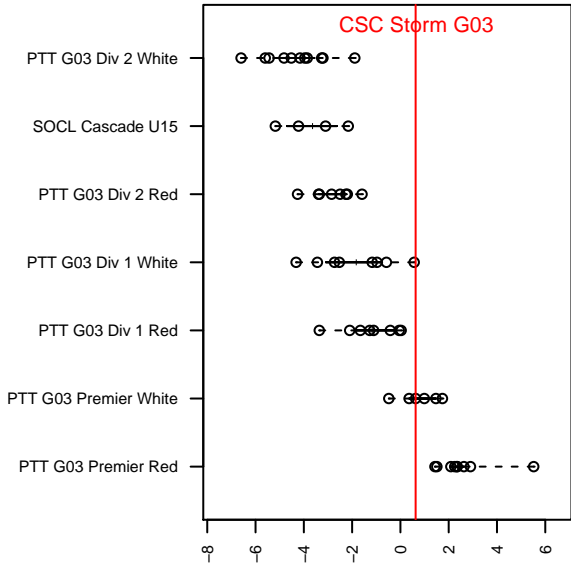

**attack and defense rating
relative to others at age
and all opponents in last 13 months**